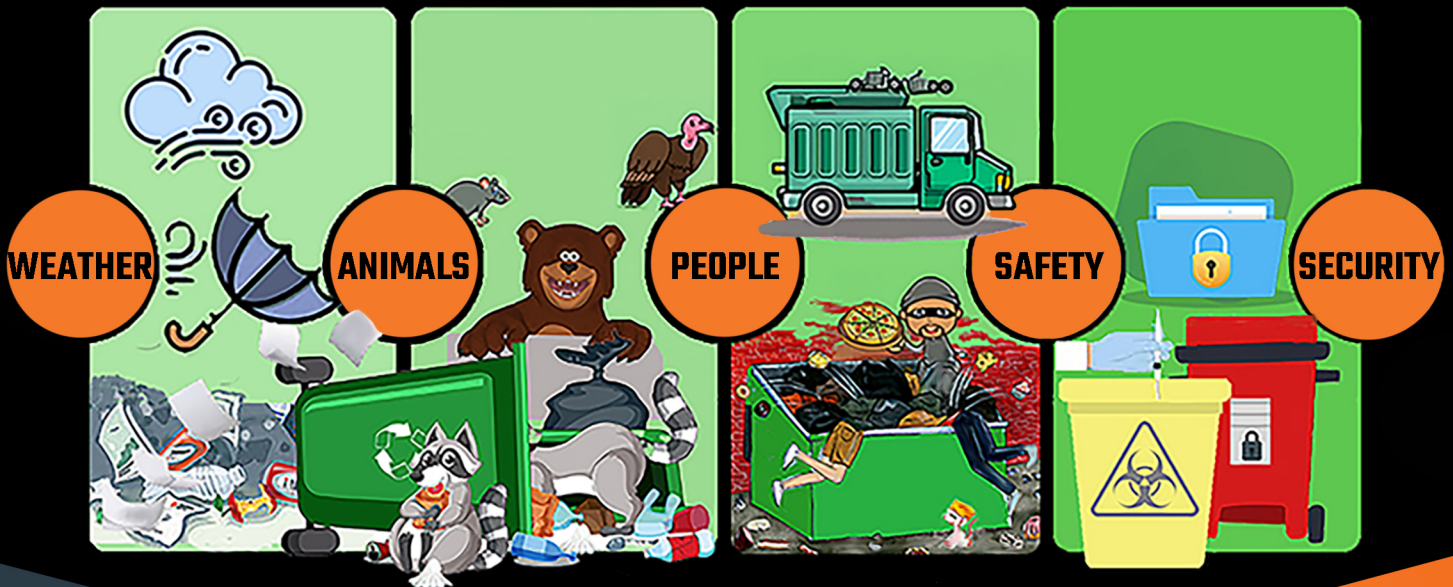

FRANZEN
NORTH AMERICA

FRANZEN
GRAVITY LOCKS

WHY LOCK YOUR CARTS & BINS ?

info@franzenlocks.com
www.franzenlocks.com
226.336.6200